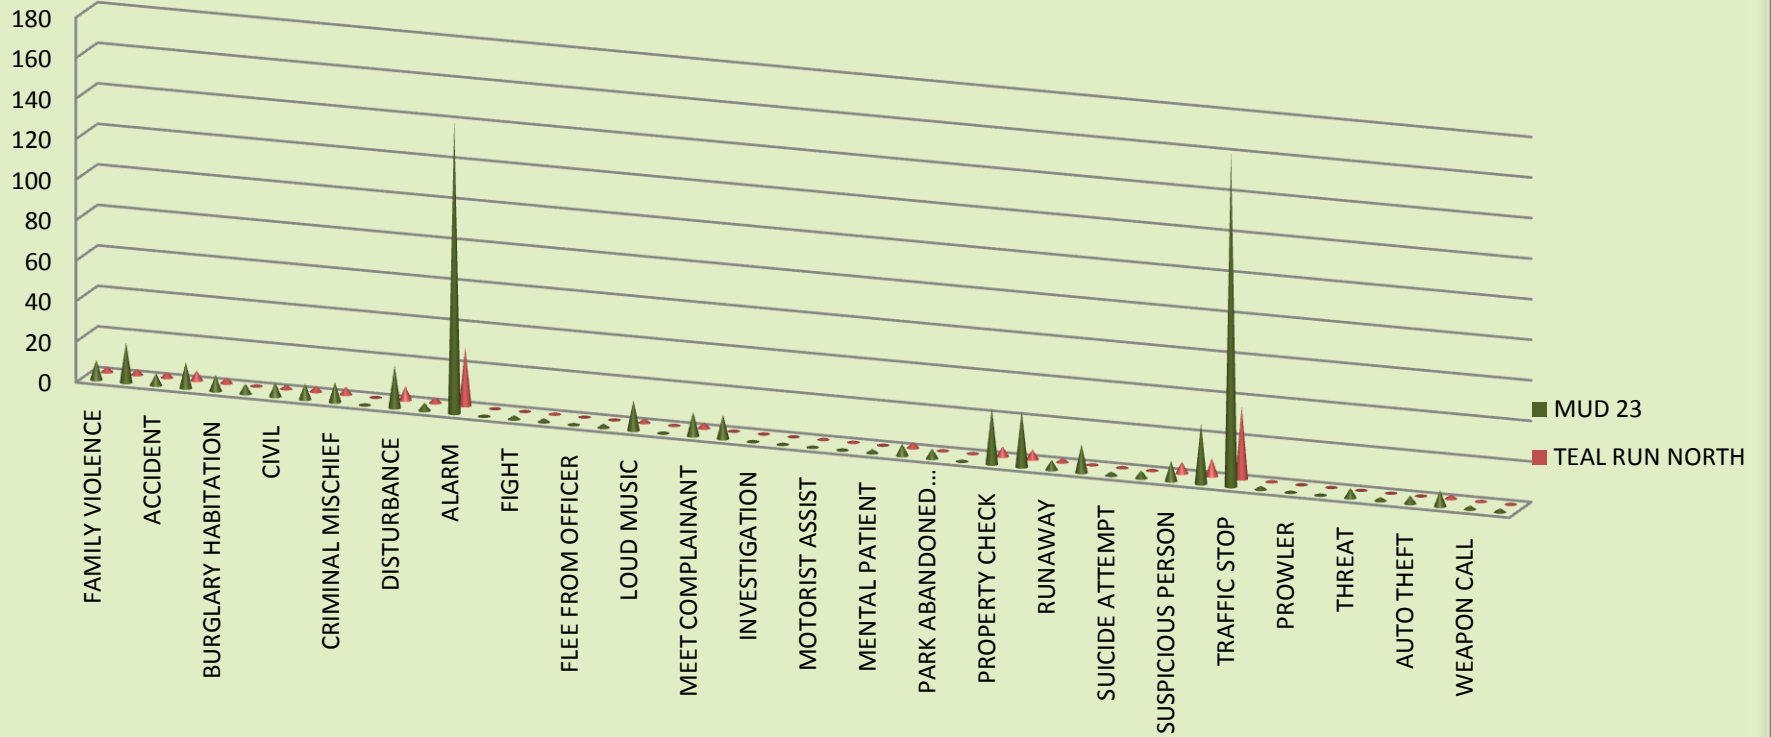

CONSTABLE'S REPORT MAY STATS FOR MUD 23 & 24

TOTAL OF 647 CALLS